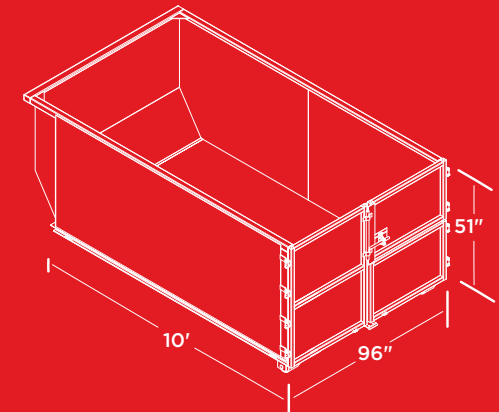

TRUCK BODY OPTIONS

THE HYBRID

DIMENSIONS | 12' x 8' x 60"

THE DUMPSTER

DIMENSIONS | 10' x 8' x 51"

Read more on our warranties by visiting
SWITCHNGO.COM/WARRANTY

BECOME KINGS OF JUNK HAULING

INQUIRE ABOUT THE

URBAN & CITY FRIENDLY

No necessary ramps or ladders to load heavy junk or hard to handle items with a ground-level detachable truck body.

SPECIFICATIONS

THE HYBRID

COLOR	JUNK KING RED
FOOTPRINT	12' LENGTH X 8' WIDTH
HEIGHT	60" TALL
VOLUME	17.5 CU YD

THE DUMPSTER

COLOR	JUNK KING RED
FOOTPRINT	10' LENGTH X 8' WIDTH
HEIGHT	51" TALL
VOLUME	12.6 CU YD

SEE ALL THE ADVANTAGES BY VISITING SWITCHNGO.COM