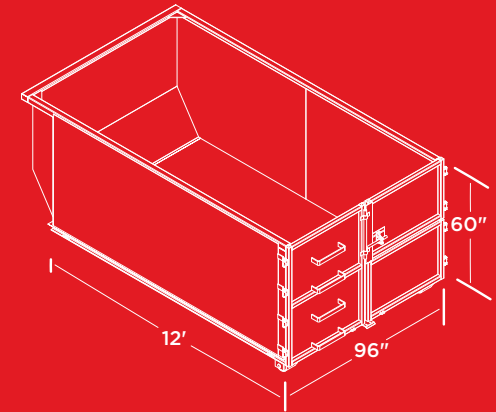

TRUCK BODY OPTIONS

THE HYBRID

DIMENSIONS | 12' x 8' x 60"

THE DUMPSTER

DIMENSIONS | 10' x 8' x 51"

Read more on our warranties by visiting
SWITCHNGO.COM/WARRANTY

BECOME KINGS OF JUNK HAULING

INQUIRE ABOUT THE

URBAN & CITY FRIENDLY

No necessary ramps or ladders to load heavy junk or hard to handle items with a ground-level detachable truck body.

SPECIFICATIONS

THE HYBRID

COLOR	JUNK KING RED
FOOTPRINT	12' LENGTH X 8' WIDTH
HEIGHT	60" TALL
VOLUME	17.5 CU YD

THE DUMPSTER

COLOR	JUNK KING RED
FOOTPRINT	10' LENGTH X 8' WIDTH
HEIGHT	51" TALL
VOLUME	12.6 CU YD

SEE ALL THE ADVANTAGES BY VISITING SWITCHNGO.COM