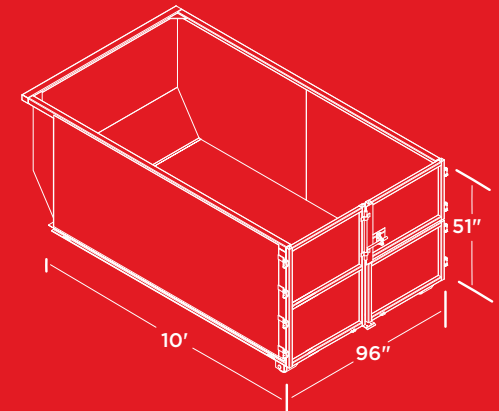

URBAN & CITY FRIENDLY

No necessary ramps or ladders to load heavy junk or hard to handle items with a ground-level detachable truck body.

SPECIFICATIONS

THE HYBRID

COLOR JUNK KING RED
FOOTPRINT 12' LENGTH X 8' WIDTH
HEIGHT 60" TALL

THE MINI

COLOR JUNK KING RED
FOOTPRINT 10' LENGTH X 8' WIDTH
HEIGHT 51" TALL

SEE ALL THE ADVANTAGES BY VISITING SWITCHNGO.COM