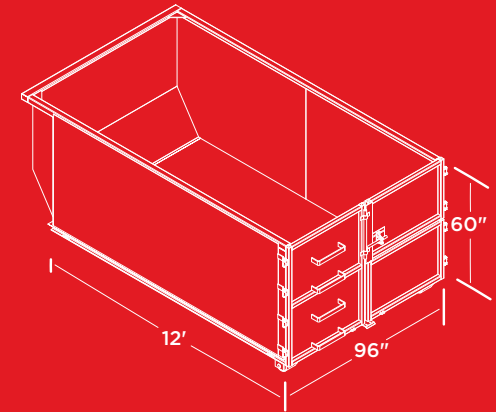

URBAN & CITY FRIENDLY

No necessary ramps or ladders to load heavy junk or hard to handle items with a ground-level detachable truck body.

SPECIFICATIONS

THE HYBRID

COLOR JUNK KING RED
FOOTPRINT 12' LENGTH X 8' WIDTH
HEIGHT 60" TALL

THE MINI

COLOR JUNK KING RED
FOOTPRINT 10' LENGTH X 8' WIDTH
HEIGHT 51" TALL

SEE ALL THE ADVANTAGES BY VISITING SWITCHNGO.COM